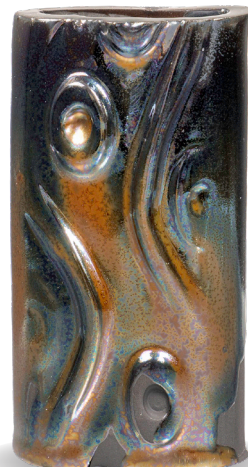

COSMOS

CO-14 Solar Rainbow

On AMACO Clays

White Chocolate No.16

Milk Chocolate No.30

Dark Chocolate No.32

A-Mix White
Stoneware No.11

White Stoneware
No.38

Buff Stoneware
No.46

Terra Cotta
Stoneware No.77

3 Coats