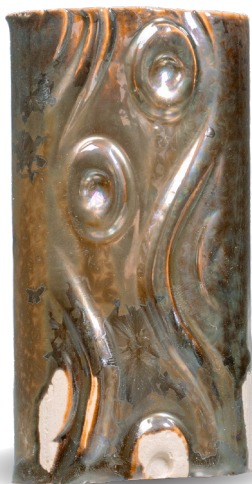

COSMOS

CO-14 Solar Rainbow

On AMACO Clays

White Chocolate No.16

Milk Chocolate No.30

Dark Chocolate No.32

A-Mix White
Stoneware No.11

White Stoneware
No.38

Buff Stoneware
No.46

Terra Cotta
Stoneware No.77

3 Coats