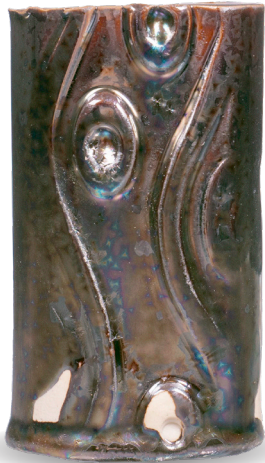

## CO-8 Dark Star

On AMACO Clays

White Chocolate No.16

Milk Chocolate No.30

Dark Chocolate No.32

A-Mix White  
Stoneware No.11

White Stoneware  
No.38

Buff Stoneware  
No.46